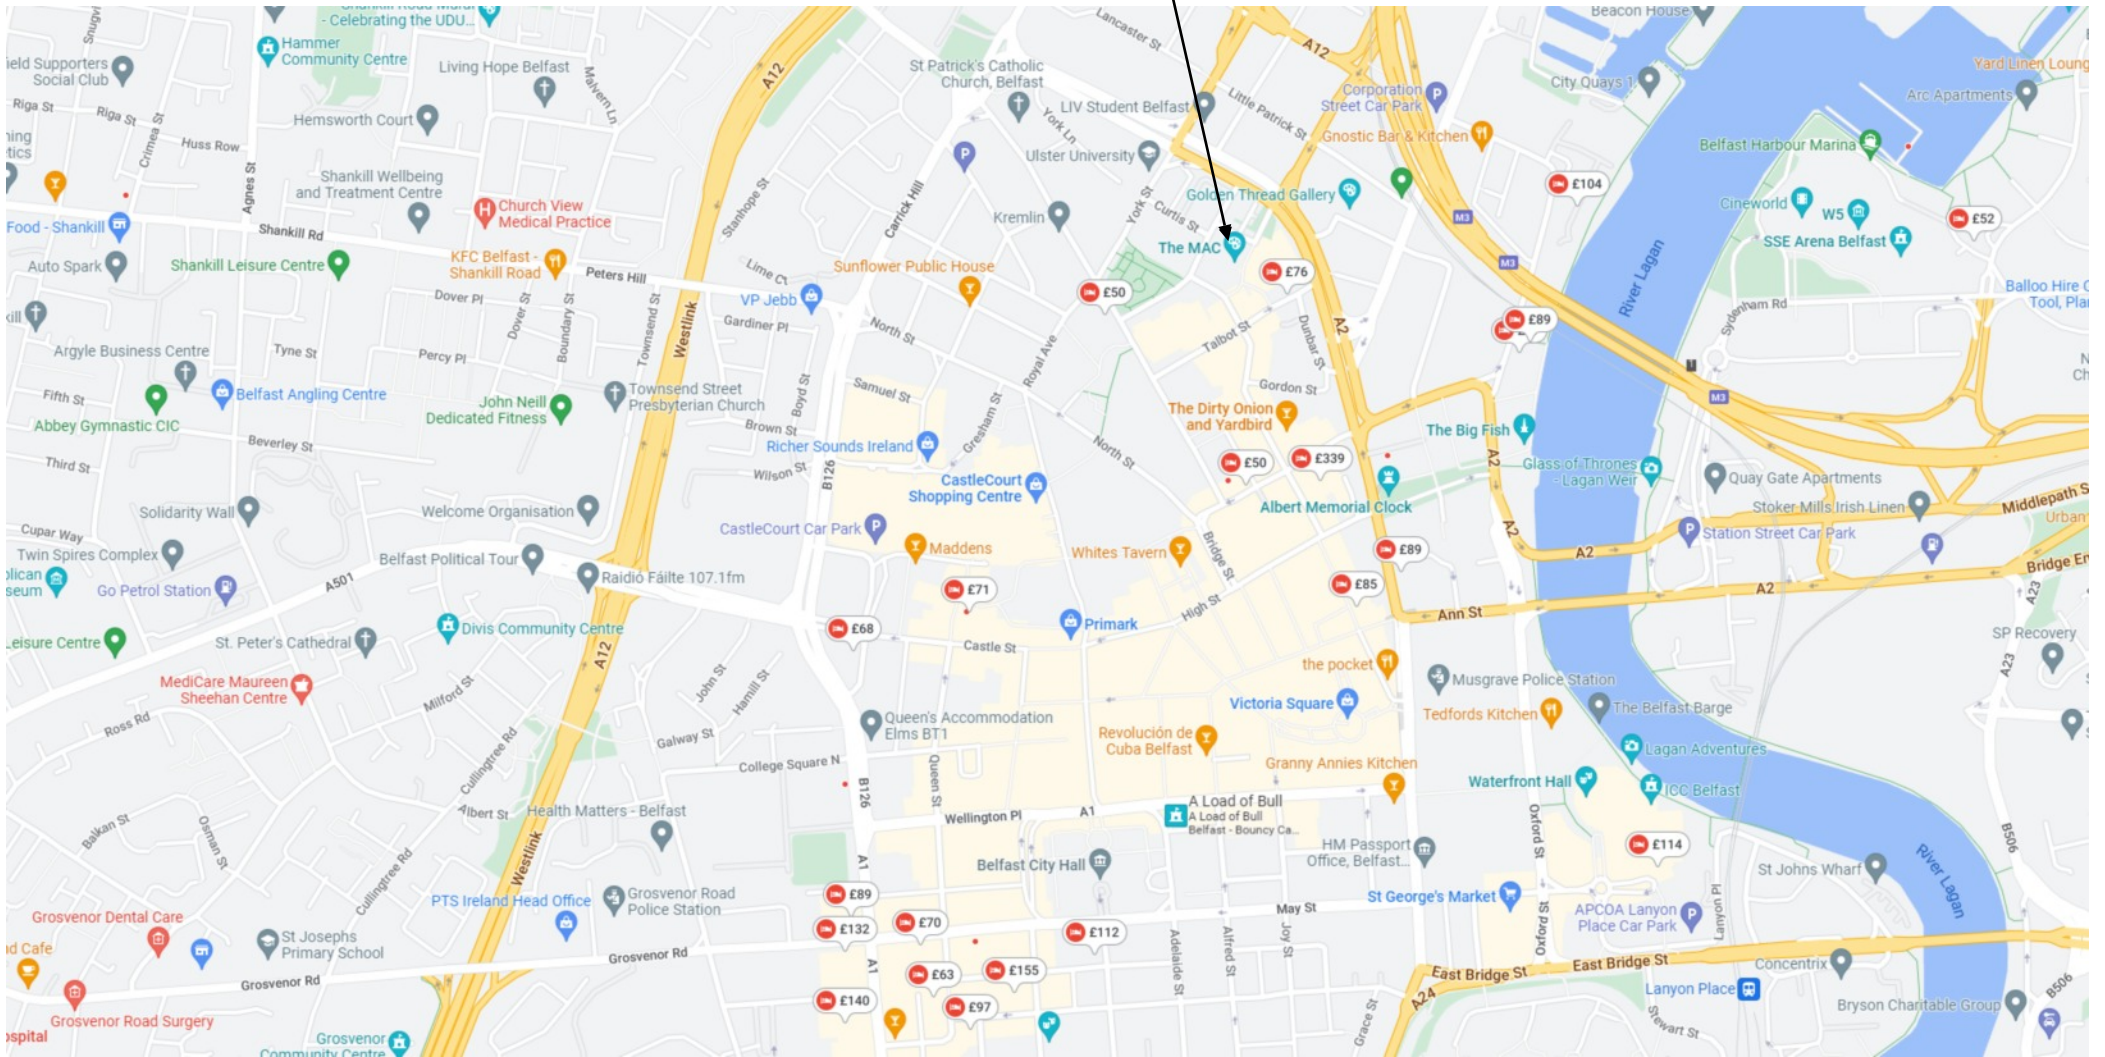

The Merchant Hotel 16 Skipper Street Belfast BT1 2DZ 028 9023 4888 (5 mins)

There are many other hotels within walking distance of the MAC to suit every budget.

*Early booking advised as other events in Belfast will increase demand on all available accommodation.

Belfast City Centre

St Anne's Square Car Park

The MAC

Travelodge

Bamada Hotel

Premier Inn

The Merchant Hotel

Hilton Hotel

Discover more at:
visitbelfast.com

- Titanic Trail
- City of Merchants Trail
- Lagan Maritime Trail
- Belfast Bikes
- Public Toilets
- Train/Bus Stations
- Churches
- Police Stations

The MAC

Hotels in Belfast via Google Maps