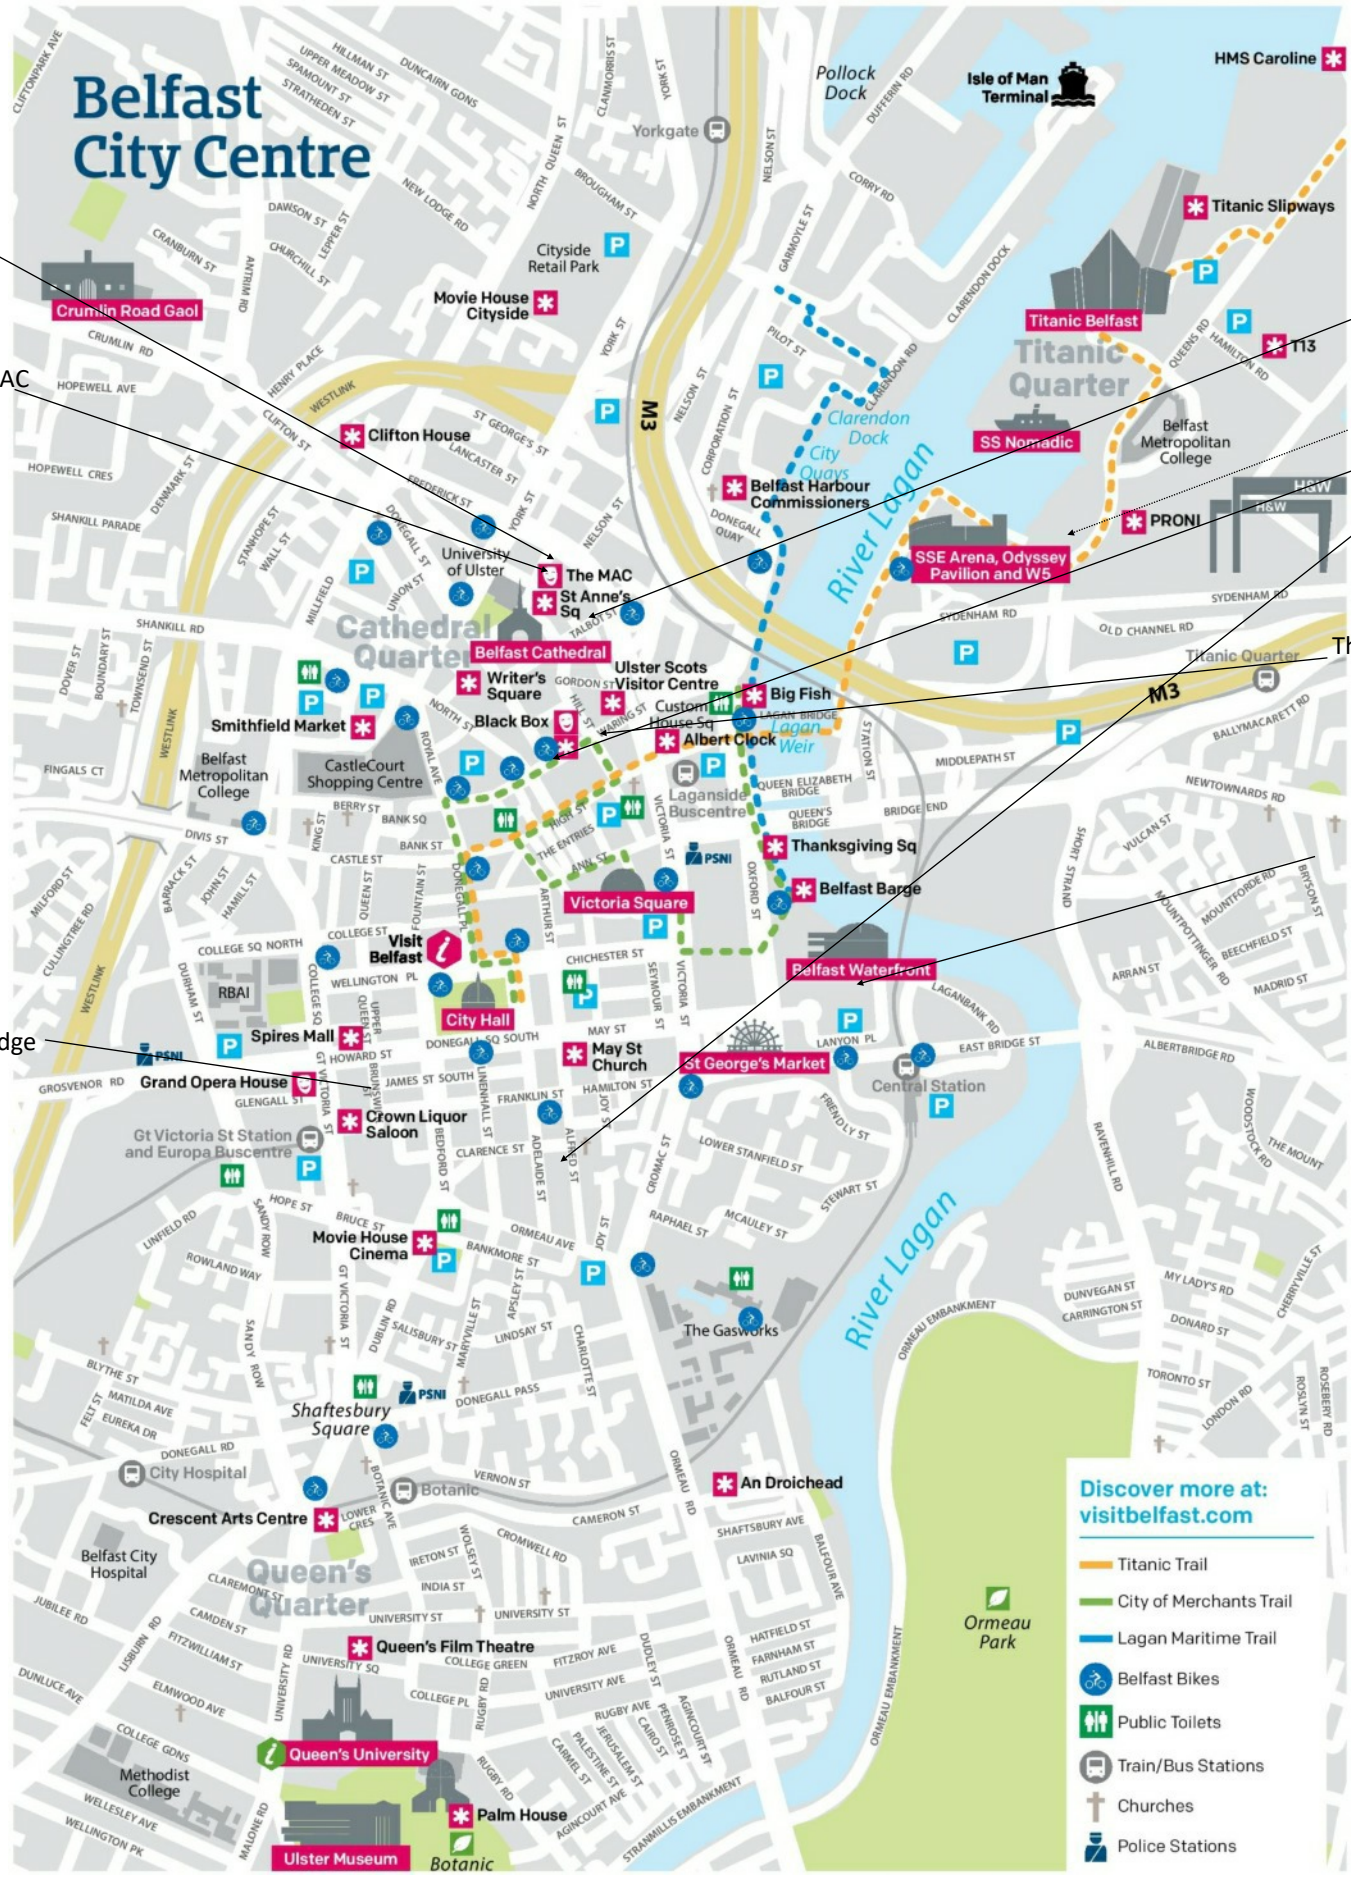

The Merchant Hotel 16 Skipper Street Belfast BT1 2DZ 028 9023 4888 (5 mins)

There are many other hotels within walking distance of the MAC to suit every budget.

*Early booking advised as other events in Belfast will increase demand on all available accommodation.

**The Salmon of Knowledge
(The Big Fish)**

The MAC

Cave Hill

NORTHERN-IRELAND

**Beacon of Hope
(The Thing with the Ring)
(Nuala With The Hula)**

**Rise
(The Balls on the Falls)**

Albert Clock

Queen's University

Belfast City Centre

St Anne's Square Car Park

The MAC

Travelodge

Bamada Hotel

Premier Inn

The Merchant Hotel

Hilton Hotel

Discover more at:
visitbelfast.com

- Titanic Trail
- City of Merchants Trail
- Lagan Maritime Trail
- Belfast Bikes
- Public Toilets
- Train/Bus Stations
- Churches
- Police Stations

The MAC

Hotels in Belfast via Google Maps